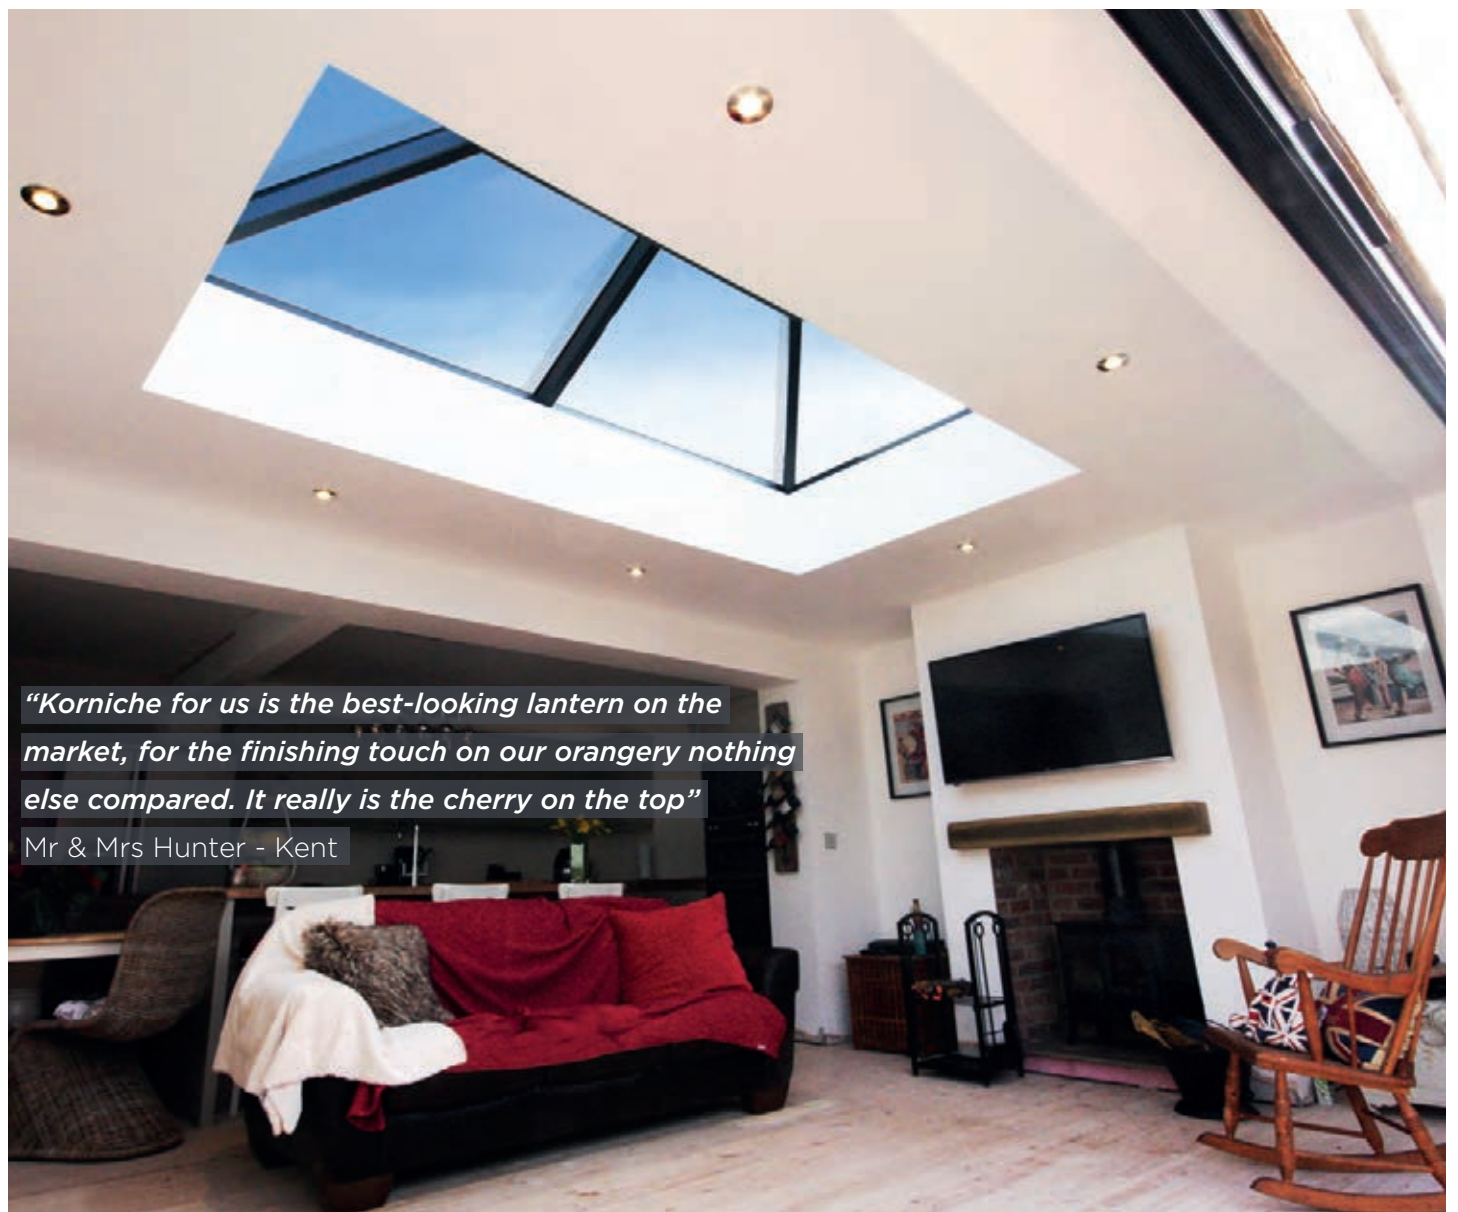

Korniche®

A LANTERN REVOLUTION

The slimline Korniche roof lantern provides a traditional timber look with all the advantages of a thermally broken aluminium construction. Precision engineering, optimisation and modern manufacturing techniques have created a **beautifully proportioned, thermally efficient, strong** and **secure** lantern solution for your home.

Why choose Korniche?

Structural Elegance, Thermal Efficiency, Strong and Secure

"Korniche for us is the best-looking lantern on the market, for the finishing touch on our orangery nothing else compared. It really is the cherry on the top"

Mr & Mrs Hunter - Kent