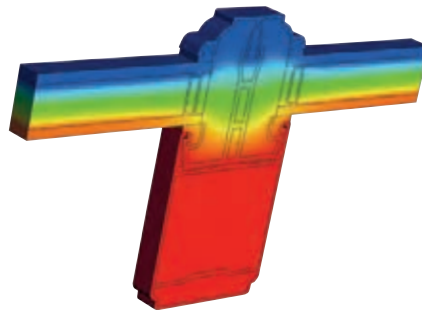

# Thermal Efficiency

Thermal efficiency of our roof has been guaranteed by the elimination of cold bridging, achieved by isolating of the external profiles from the internal ones. Combined with high performance glazing, the Korniche's ability to reduce heat transfer is in a class of its own.

## Warmth

### Thermally Broken Eaves Beam

Thermal efficiency starts at the bottom of our roof. Eaves beams are fully thermally broken to create an insulated barrier between the aluminium sections.