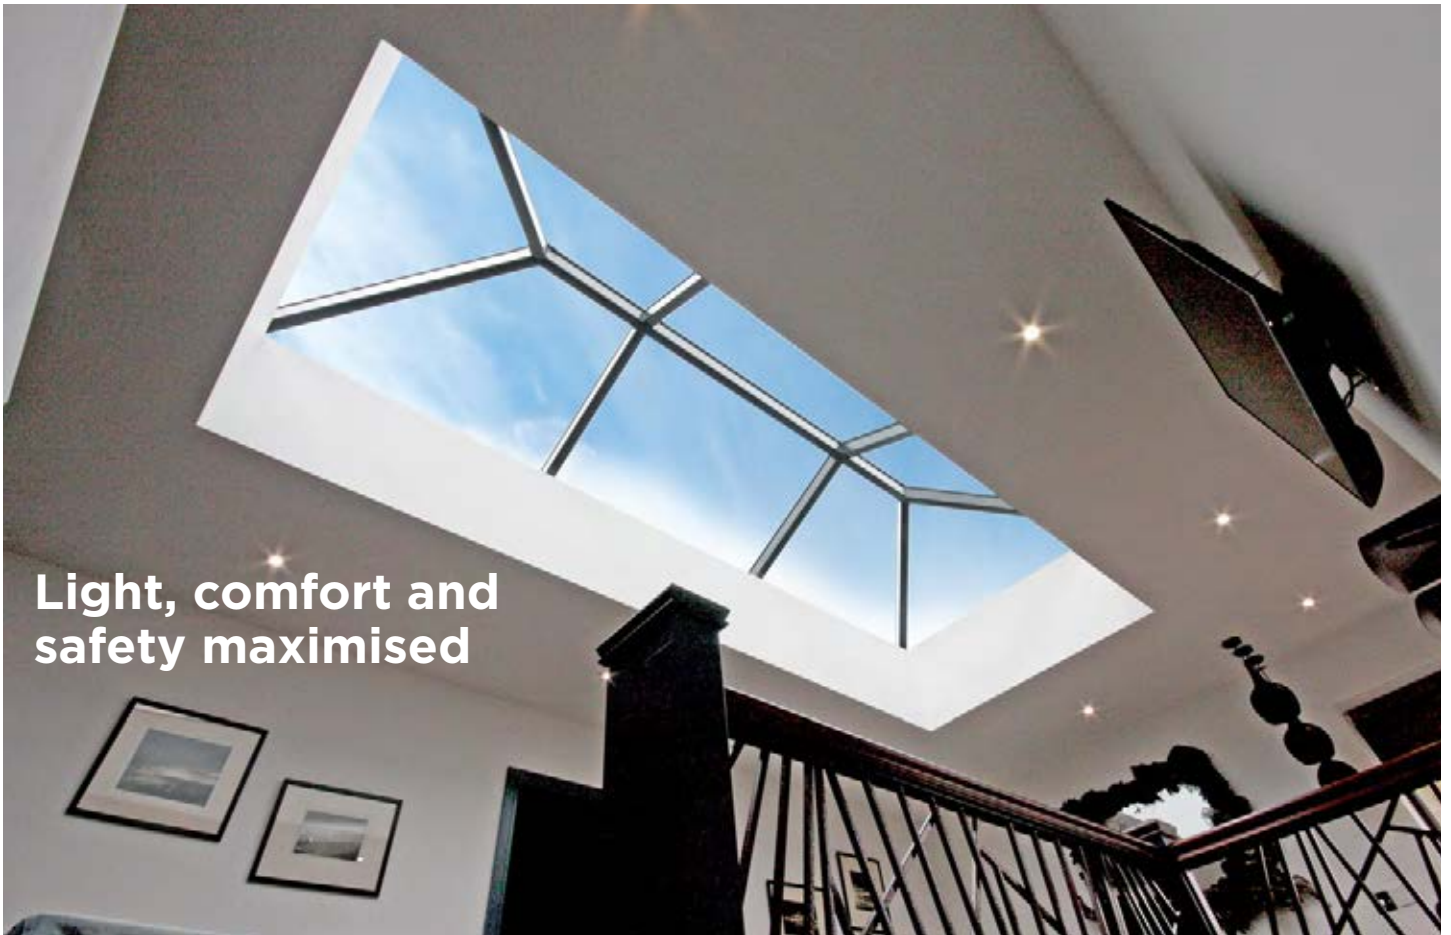

# Strong and Secure

Korniche has been optimised to create the strongest and stiffest roof lantern possible with minimal structure to obscure your view. Unparalleled in strength, the Korniche can survive whatever nature throws at it. Put into perspective a **6m x 4m**. Korniche roof can support over **8 tonnes**.