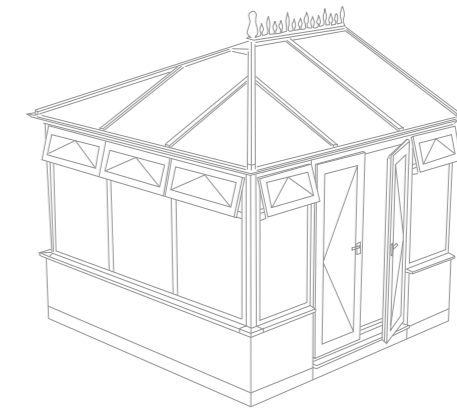

### Finishing touches

Deciding the style and performance of glazing you require, adding a roof cresting or finish or opting for our Mood wireless speaker system are all ways of personalising your conservatory to meet your needs perfectly. The full range of options is featured on pages 20-23

# The Edwardian

*Classic, clean-lines and maximum space*

Practical and functional