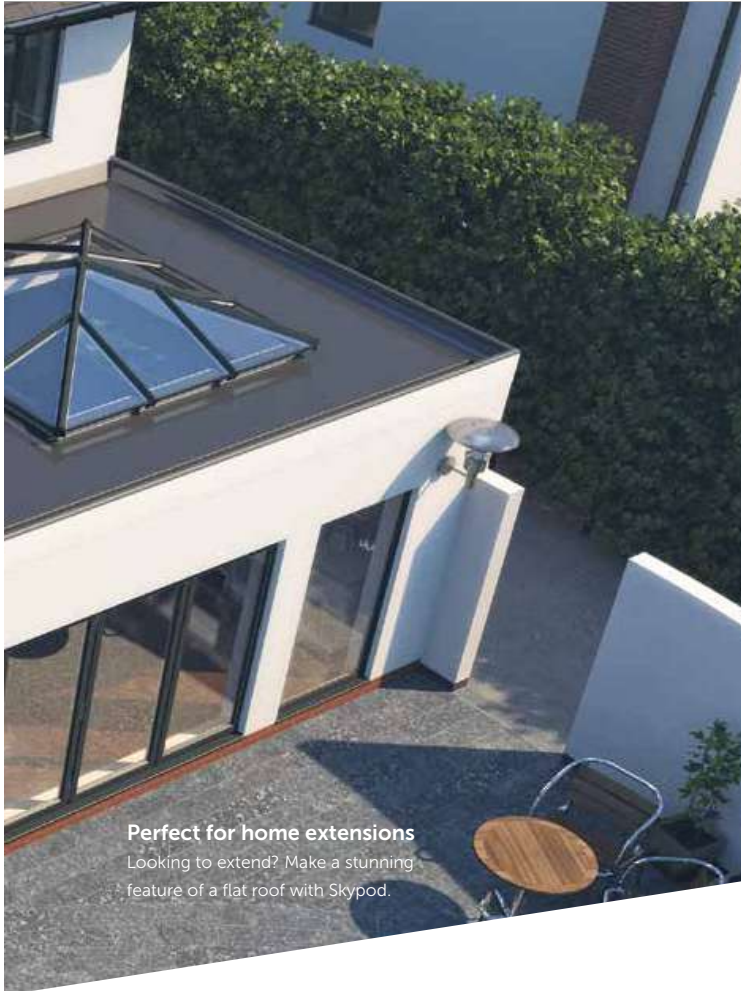

Go square

NEW! Skypod⁵⁰ allows you to make a real statement with its symmetrical architectural stylings

Flood your home with
**natural
light**

Imagine creating a stylish new living space that's flooded with natural light. Imagine an inspiring contemporary design feature that will not only enhance your lifestyle but add value to your home too. Some would call it the 'wow' factor. We call it Skypod – an innovative pitched skylight range that's been created for today's style-conscious homeowner.

Styles and sizes

Up to 1.5m x 2.75m

Up to 1.5m x 7.45m

Up to 2.75m x 8.7m

Design will vary dependent on size. Please ask your installer for more details.

A Skypod to suit you

Skypod is available in a wide range of sizes, so you can create a skylight that complements the individuality of your home. Skypod is suitable for a wide range of projects such as flat-roofed extensions, orangeries, new builds, kitchen-diners and garage conversions.

Choose
your style

Aspirational living spaces

Go large to create an impressive feature on your flat roof – maximising the natural light in your room

A perfect
square

Perfect for home extensions

Looking to extend? Make a stunning feature of a flat roof with Skypod.

NEW! Skypod^{sq}

Styles and sizes

Skypod^{sq}

Up to 2.75m x 2.75m

Skypod^{sq}

Up to 1.5m x 1.5m

Whatever the size, Skypod squares up

Whether you're looking for a small rooflight or large gazebo-style lantern roof, there's a solution for you. Our new dedicated frame system means that rafter bars line-up perfectly, whatever the size.