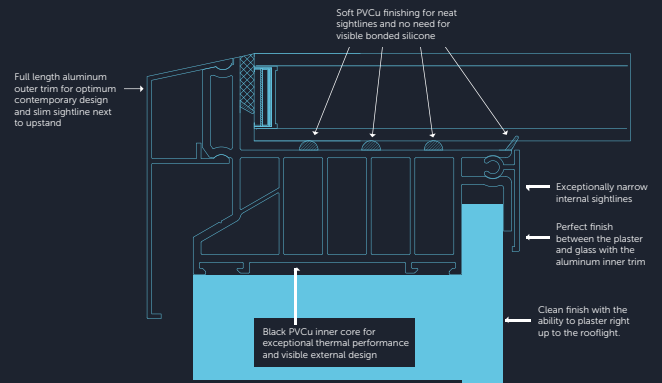

WHY ATLAS?

- Unrivalled design aesthetics
- Market leading thermal performance
- Wide choice of colours: white, grey, black or dual colours - grey outside, white inside or black outside, white inside
- Special RAL colours available
- 10 year seal and easy clean coating warranty as standard
- Low e insulated toughened double glazed as standard
- Low maintenance, solar control glass options available
- Insulated kerb upstand available