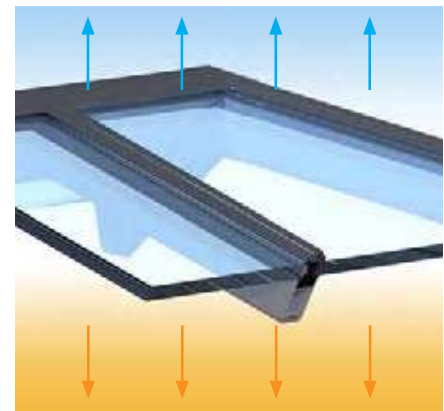

Performance Glazing

Korniche can be supplied with a range of high performance self-cleaning glass options to suit every taste. To complement your new roof you can choose from either blue, aqua, bronze, tinted, neutral or clear and with U Values ranging from 1.0 - 1.2.

Ambience Glass						
	Blue	Aqua	Ultra	Sunshade Blue	Bronze	Neutral
U Value	1.2 w/m²K	1.0 w/m²K	1.0 w/m²K	1.0 w/m²K	1.2 w/m²K	1.2 w/m²K
Solar Heat Reflection	60 %	82 %	91 %	80 %	55 %	60 %
Light Transmission	47 %	30 %	8 %	34 %	38 %	37 %
Self Cleaning	Yes	Yes	No	Yes	Yes	Yes